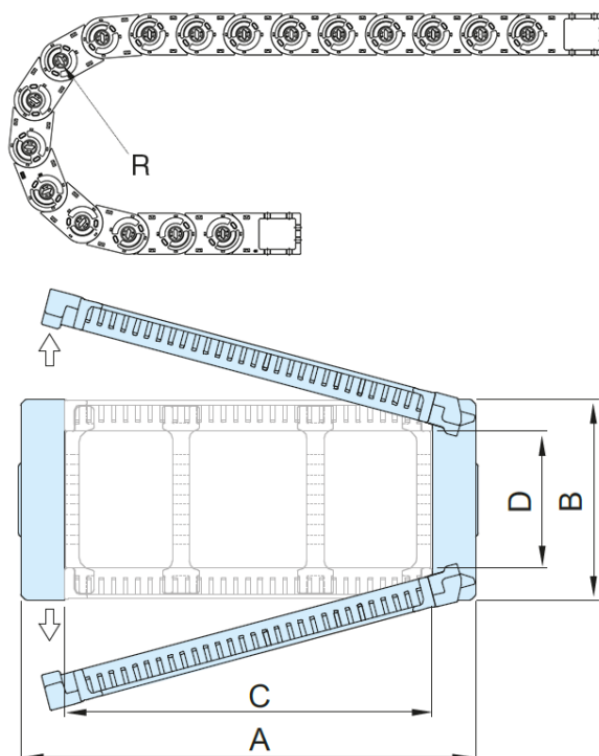

Article number: 18ST055N075R100

Description: ST Shift cable chain, ST055N.075 Radius 100- Hoved nr. (1LK)
Type ST055N.075.R100

Measures

A = 96
B = 52
C = 75
D = 40
I = 55
R = 100